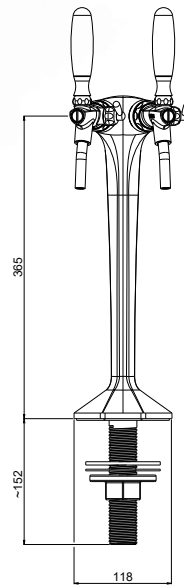

COBRA[®] 2

2-way chrome-plated
brass tower.

Colonna 2 vie
in ottone cromato.

Tower and taps also available with goldplated finishing
Disponibile anche con finitura e rubinetti dorati