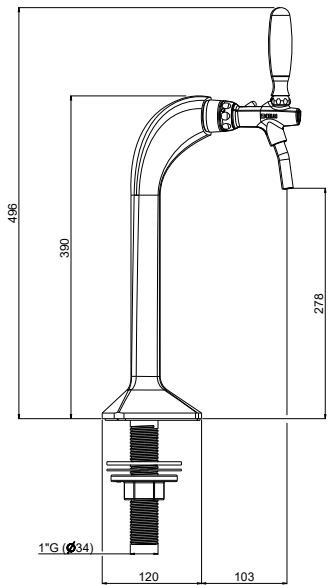

COBRA[®] 2

2-way chrome-plated
brass tower.

Colonna 2 vie
in ottone cromato.

Tower and taps also available with goldplated finishing
Disponibile anche con finitura e rubinetti dorati